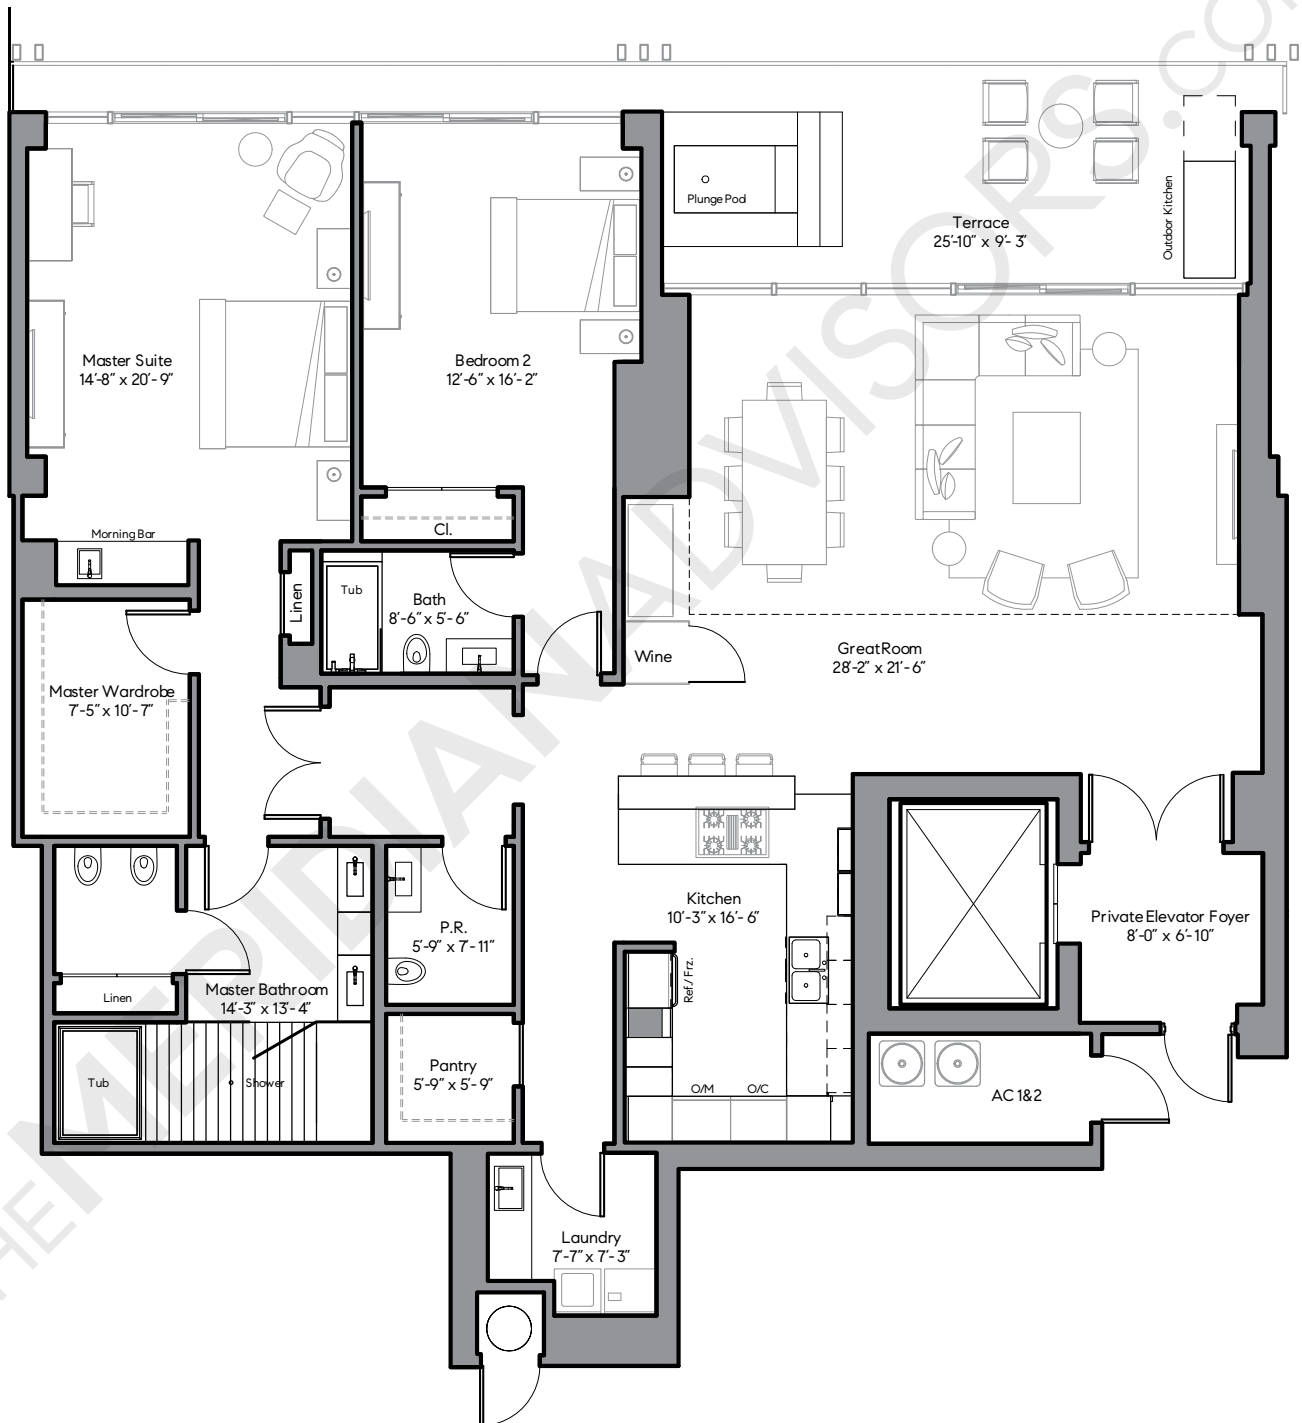

# Ritz Carlton Residences Miami Beach

4701 N Meridian Avenue  
Mid-Beach, Miami Beach

TheMeridianAdvisors.com  
305.537.6795

Closing Homes, Opening Doors

## Floor Plan B6

Residences 322

	Area	Sq. Ft.	Sq. M.
2 Bedrooms			
2.5 Bathrooms	Int.	2,284	212
	Ext.	323	30
	Total	2,607	242

All dimensions are approximate and all floor plans and development plans are subject to change without notice.